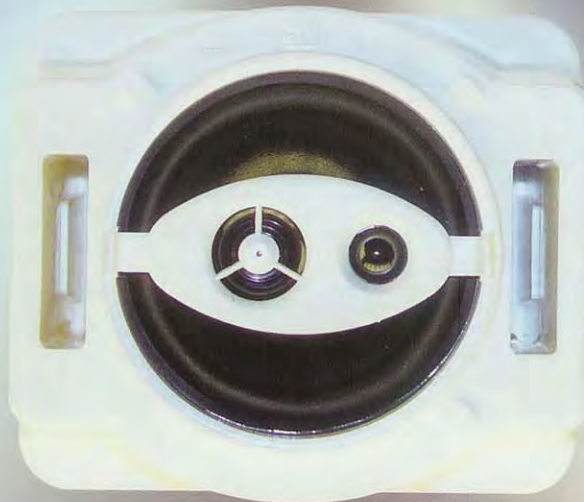

SaTellite

Speaker

Compact design

- Mount individually with U-bracket (Wall or Ceiling)
- Perfect for Conference rooms, Patios, Retail stores, Warehouse stores, Offices, Gyms, Drop ceilings
- 3 way or full range
- Available in 70 volts or 8 ohms

OWI®
ESTABLISHED 1978

SaTellite Speakers

ARCHITECTS AND ENGINEERS
SPECIFICATION / TECHNICAL DATA

Black 3-way
w/ grill off

White 3-way
w/ grill on

Black 3-way
w/ grill on

COLORS: BLACK AND WHITE

MODEL NUMBER:	ST-81	ST-83	ST-71	ST-73
DESCRIPTION:	4" Fullrange	4" 3-Way	4" Fullrange	4" 3-Way
BRACKET STYLE	U-Bracket	U-Bracket	U-Bracket	U-Bracket
COVERED OUTDOOR:	YES	YES	YES	YES
IMPEDANCE:	8 Ohms	8 Ohms	70 Volts	70 Volts
TRANSFORMER TAP			2.5, 5, 10,15 W	2.5, 5, 10,15 W
SENSITIVITY(1W/1M):	87 dB	87 dB	87 dB	87 dB
MAX POWER:	40 Watts	40 Watts	40 Watts	40 Watts
NOMINAL POWER:	20 Watts	20 Watts	20 Watts	20 Watts
FREQUENCY RESPONSE:	85 Hz - 18 kHz	80 Hz - 20 kHz	85 Hz - 18 kHz	80 Hz - 20 kHz
CROSS OVER:	4 kHz	3 kHz / 6 kHz	4 kHz	3 kHz / 6 kHz
WOOFER SIZE:	4"	4"	4"	4"
WOOFER MATERIAL:	Paper Coated	Paper Coated	Paper Coated	Paper Coated
TWEETER/S:	N/A	2 Each	N/A	2 Each
TWEETER SIZE:	N/A	3/4"Poly Dome	N/A	3/4"Poly Dome
TWEETER MATERIAL:		1/4" Piazzo		1/4" Piazzo
GRILL MATERIAL:	Aluminum	Aluminum	Aluminum	Aluminum
SPEAKER SIZE:	6 X 5 X 6 3/4"	6 X 5 X 6 3/4"	6 X 5 X 6 3/4"	6 X 5 X 6 3/4"
SIZE W/ BRACKET	7 X 5 X 6 7/8"	7 X 5 X 6 7/8"	7 X 5 X 6 7/8"	7 X 5 X 6 7/8"
PAINTABLE:	YES	YES	YES	YES